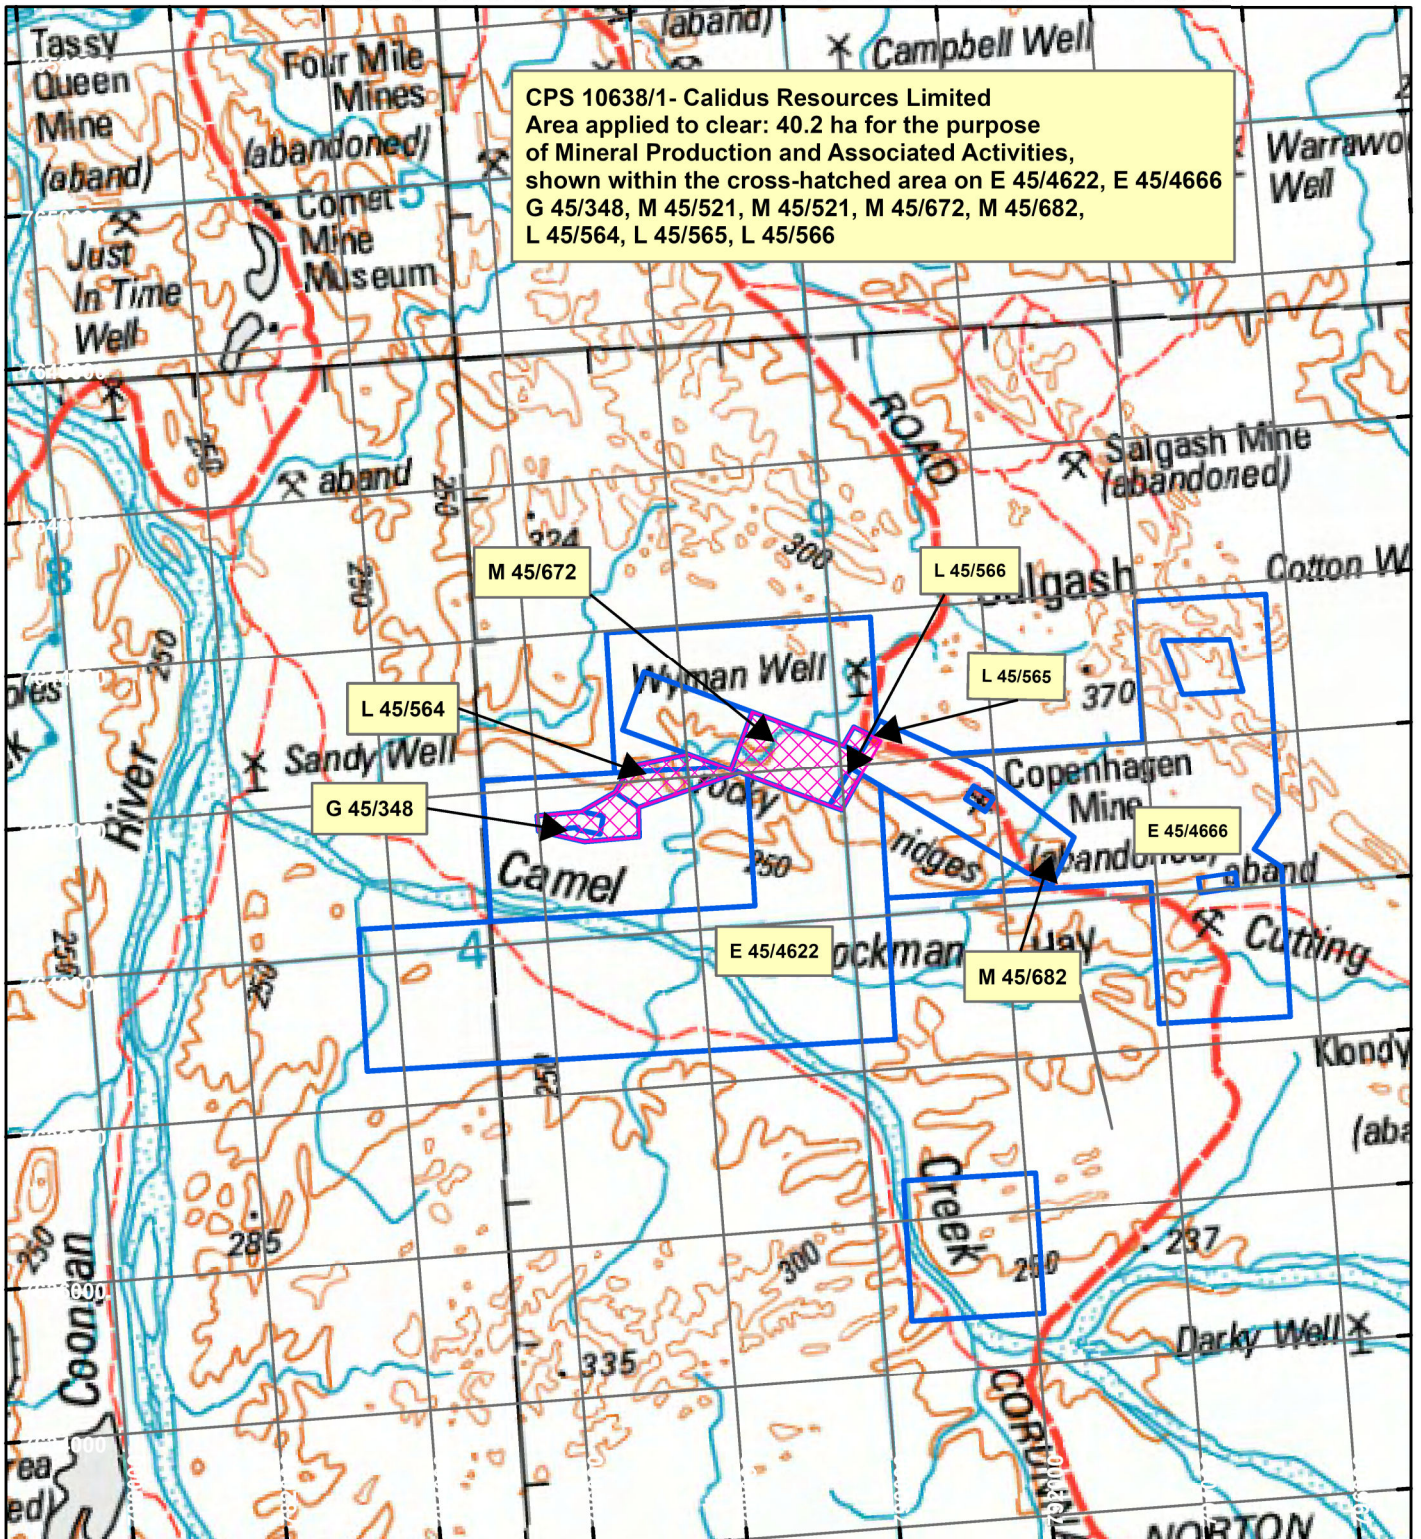

CPS 10638/1- Calidus Resources Limited

LEGEND

Clearing Instruments

Mining Tenements

Scale 1:100,000

(Approximate when reproduced at A4)

Geocentric Datum Australia 1994

Note: the data in this map have not been projected. This may result in geometric distortion or measurement inaccuracies.

..... Date

Officer with delegated authority under Section 20 of the Environmental Protection Act 1986

Information derived from this map should be confirmed with the data custodian acknowledged by the agency acronym in the legend.